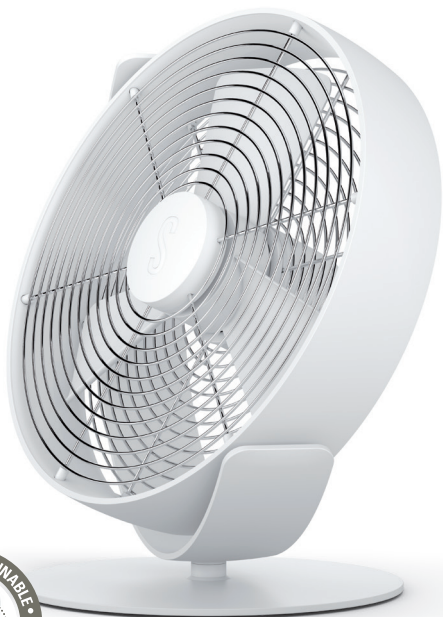

Tim

Fan

Stadler Form[®]
SWISS DESIGN SINCE 1998

TIM — refreshing!

fan ring can be swivelled and tilted for precise positioning of the air flow

speed settings can be continuously adjusted using the controller

with USB connection for mobile use and adapter for home use

At first glance, Tim may seem like an ordinary fan; at second glance, however, you discover an extremely quiet and adaptable new roommate! He may be silent, but you still know he's there. Equipped with a USB cable for mobile use and an adapter for home use, this fan will be a constant companion. Whether in the office, sunbathing on the lawn, on the campsite or when travelling: connected to an external battery pack, Tim makes sure the air is always fresh. The continuously variable speed control means he can adapt to every need and you can tailor the refreshment factor: from a gentle breeze to strong wind, anything is possible. Tim is flexible yet precise, thanks to a fan ring that can rotate and tilt for perfect airflow positioning.

White

Black

Chili red

Specifications

Continuously adjustable speed settings

Rotatable and inclinable fan ring

USB cable and adapter included

Runs for 24h with a 10'000mA battery pack

Power: 10 watt

Dimensions: 267 x 285 x 189 mm (w x h x d)

Weight: 1.0 kg / Sound level: 25 – 44 dB(A)

Stadler Form®

www.stadlerform.com

YouTube